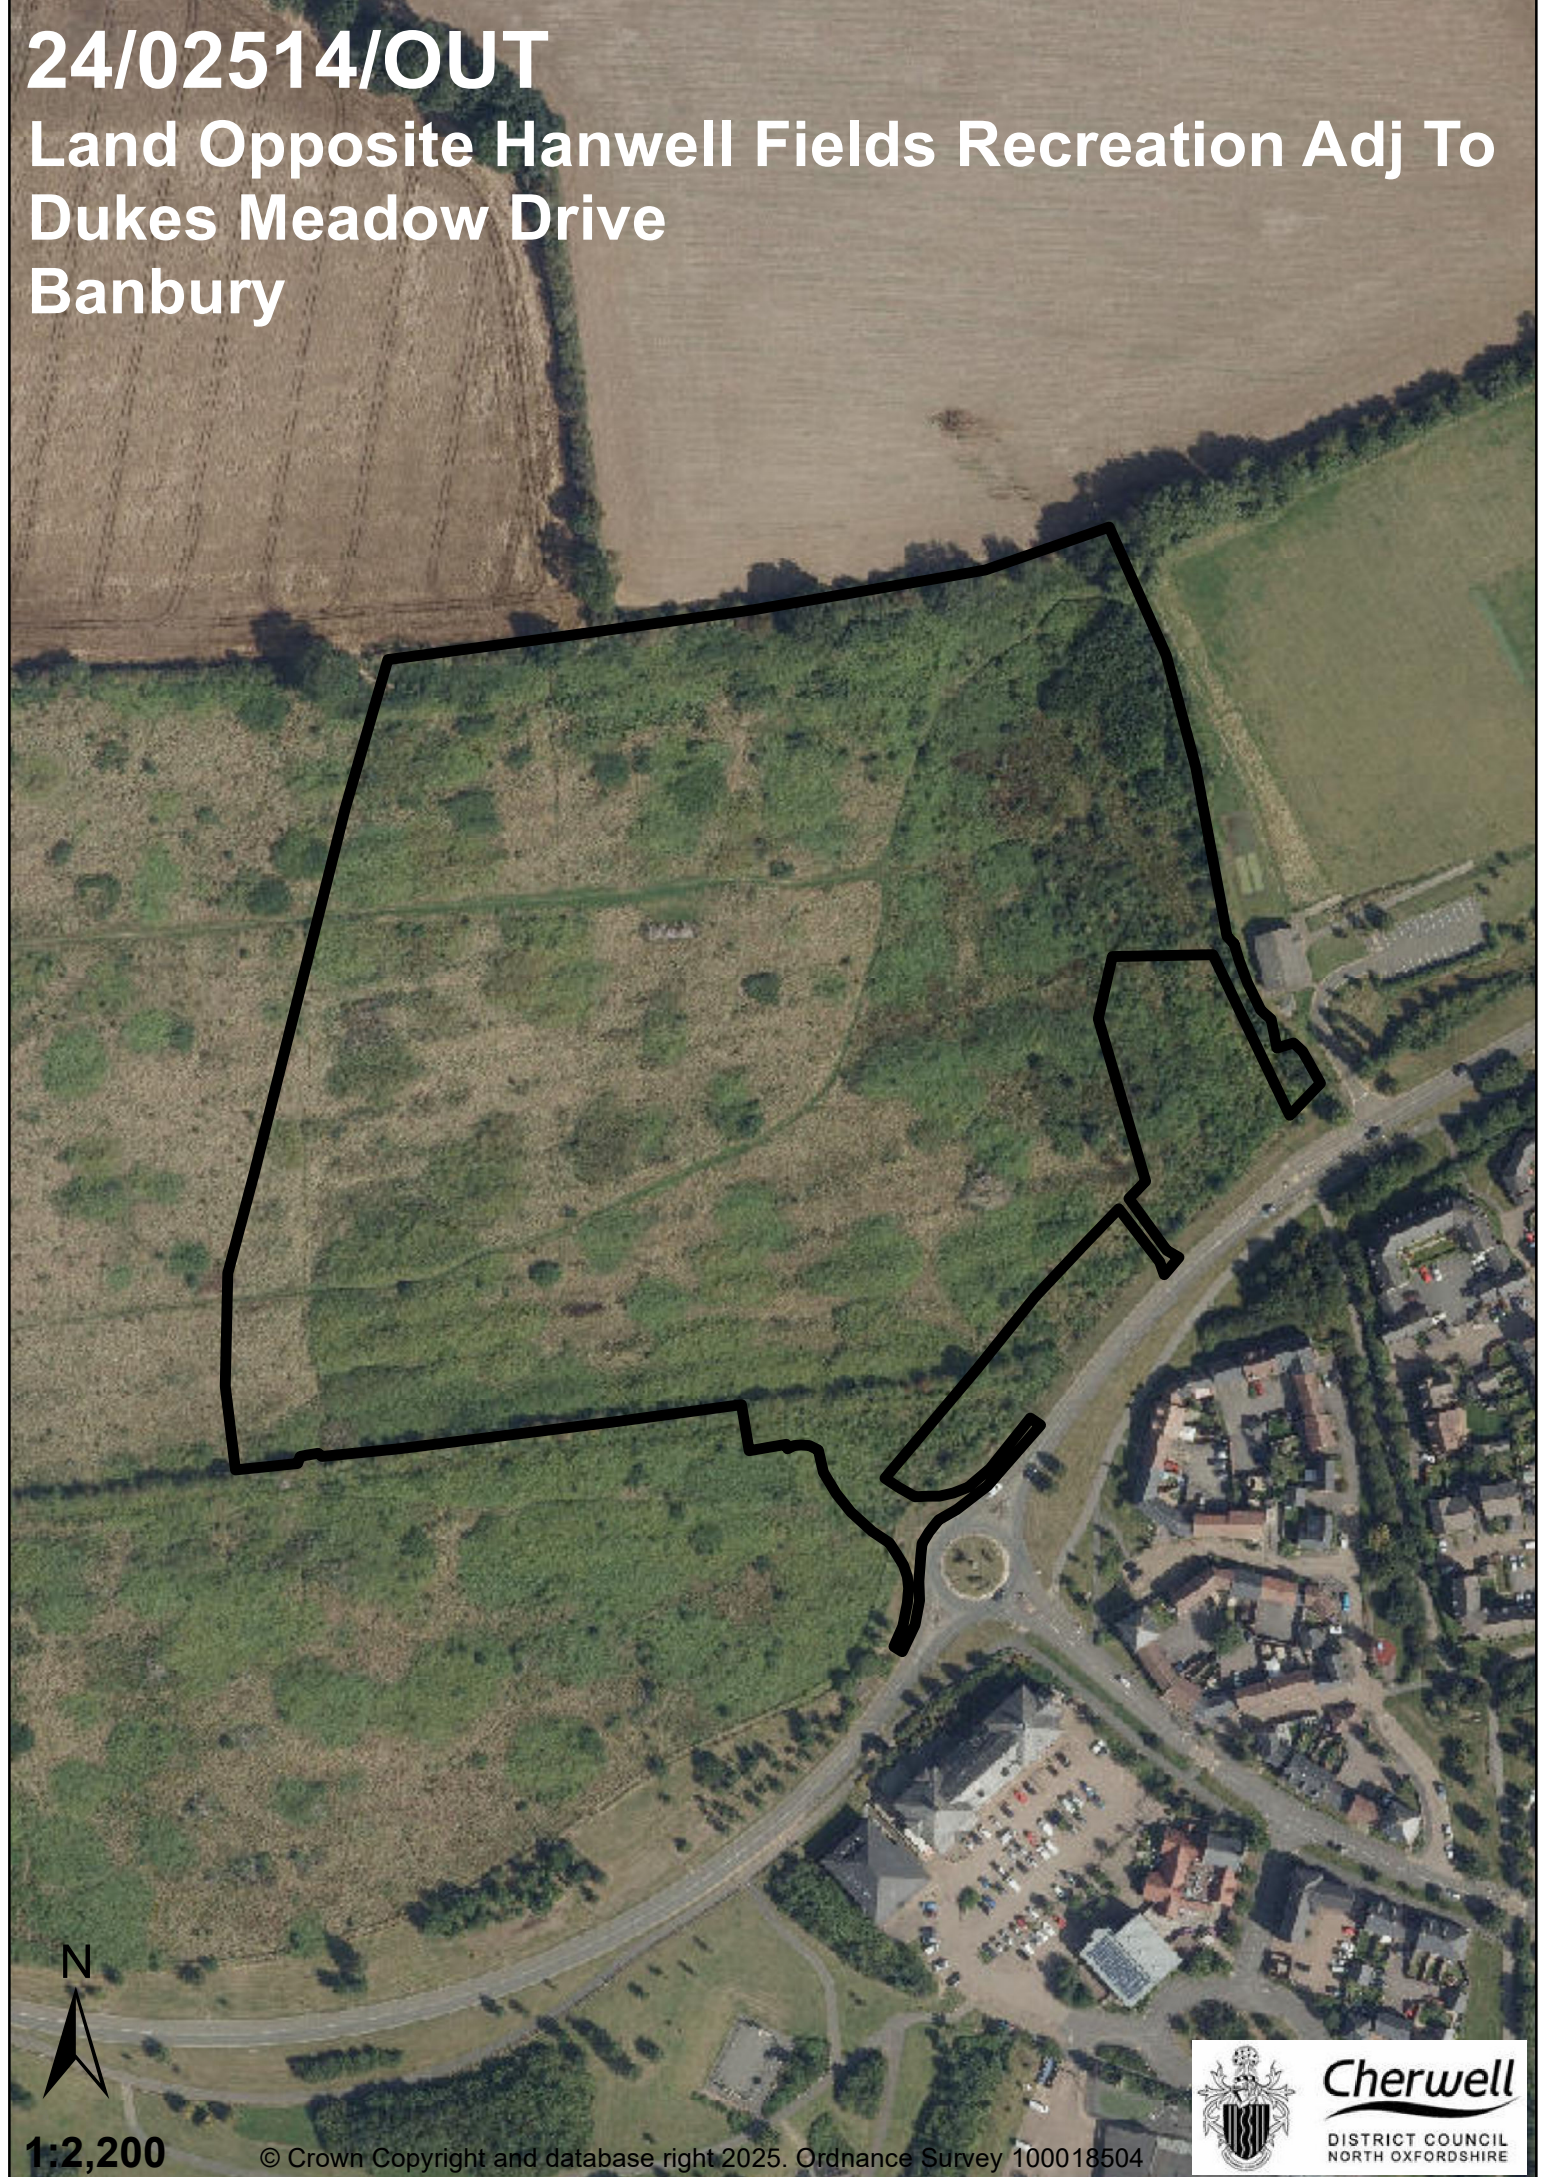

24/02514/OUT

**Land Opposite Hanwell Fields Recreation Adj To
Dukes Meadow Drive
Banbury**

1:2,200

© Crown Copyright and database right 2025. Ordnance Survey 100018504

Cherwell
DISTRICT COUNCIL
NORTH OXFORDSHIRE